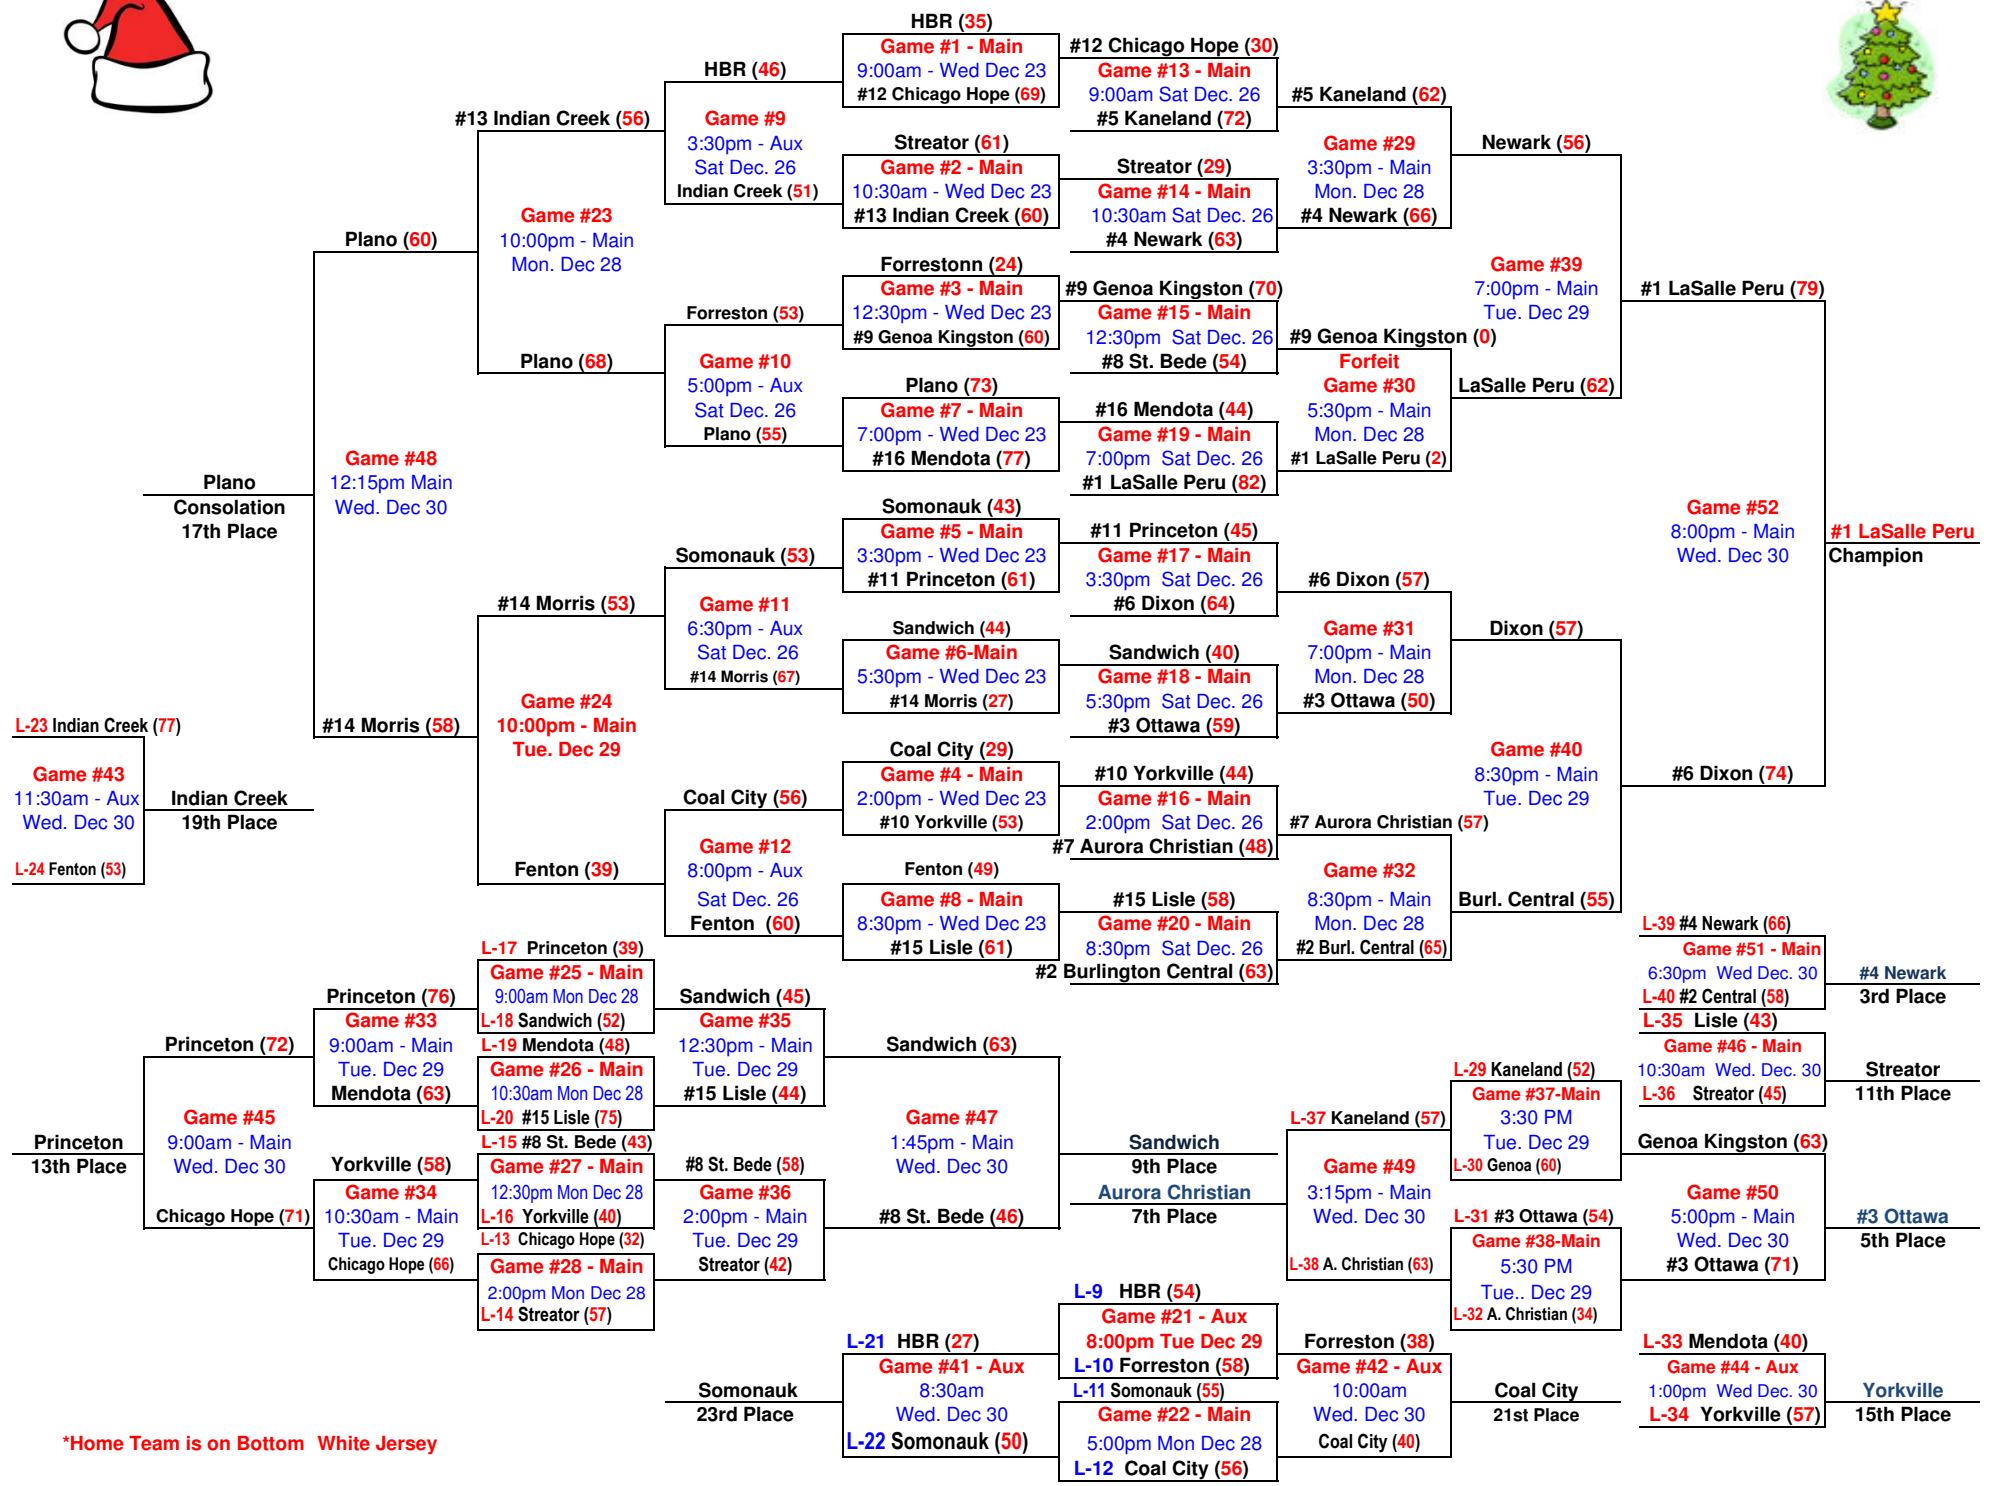

53rd Annual Plano Christmas Classic - 2015

*Home Team is on Bottom White Jersey