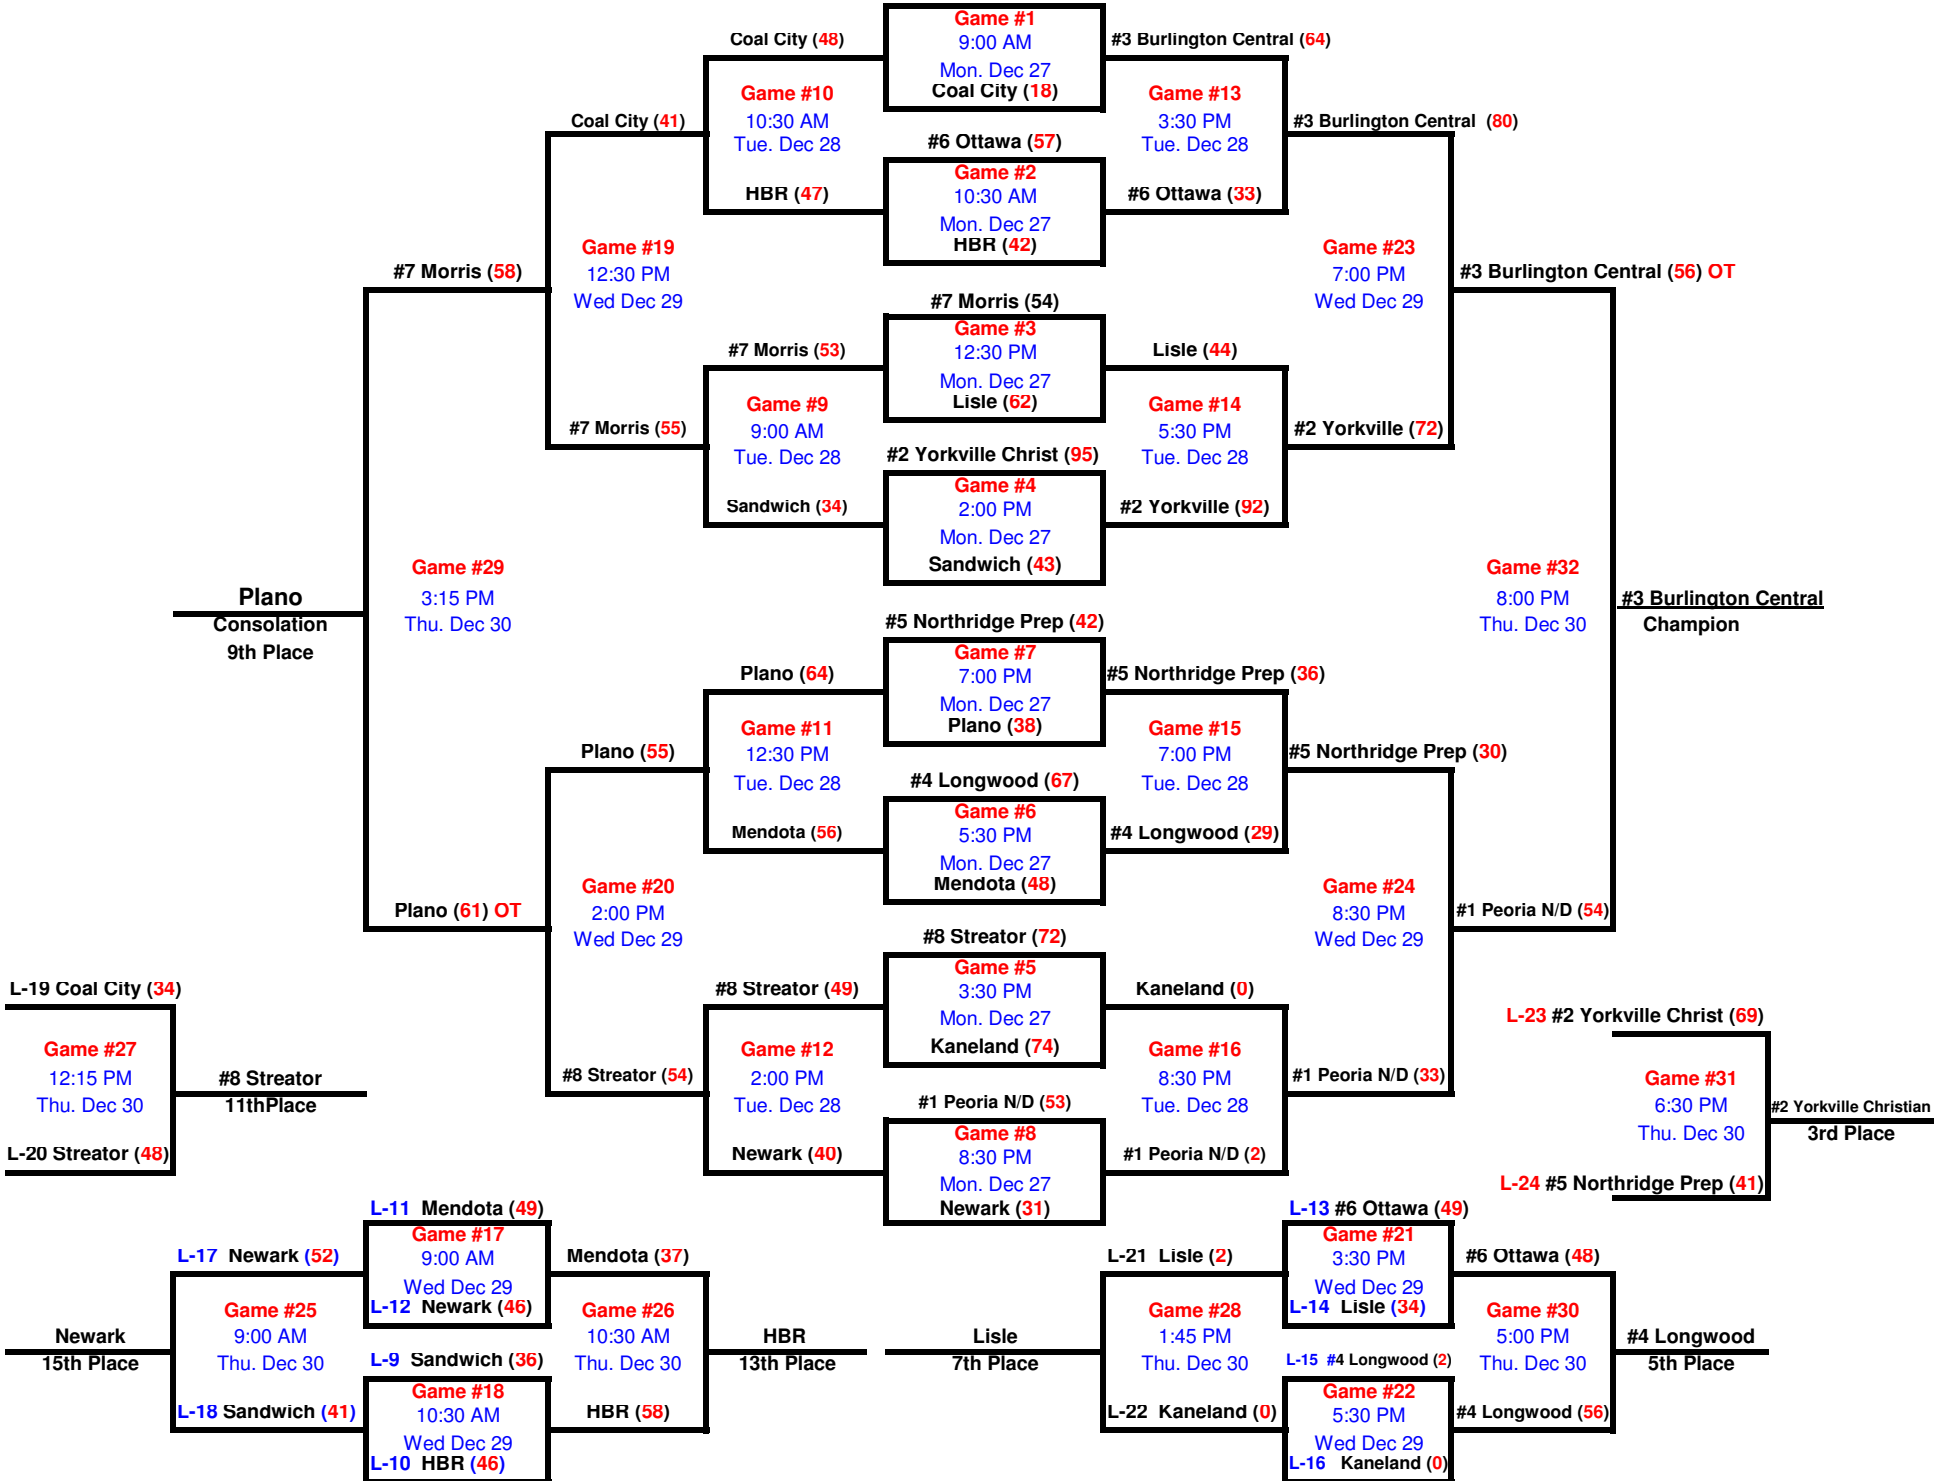

58th Annual Plano Christmas Classic - 2021

#3 Burlington Central (71)

*Home Team is on Top