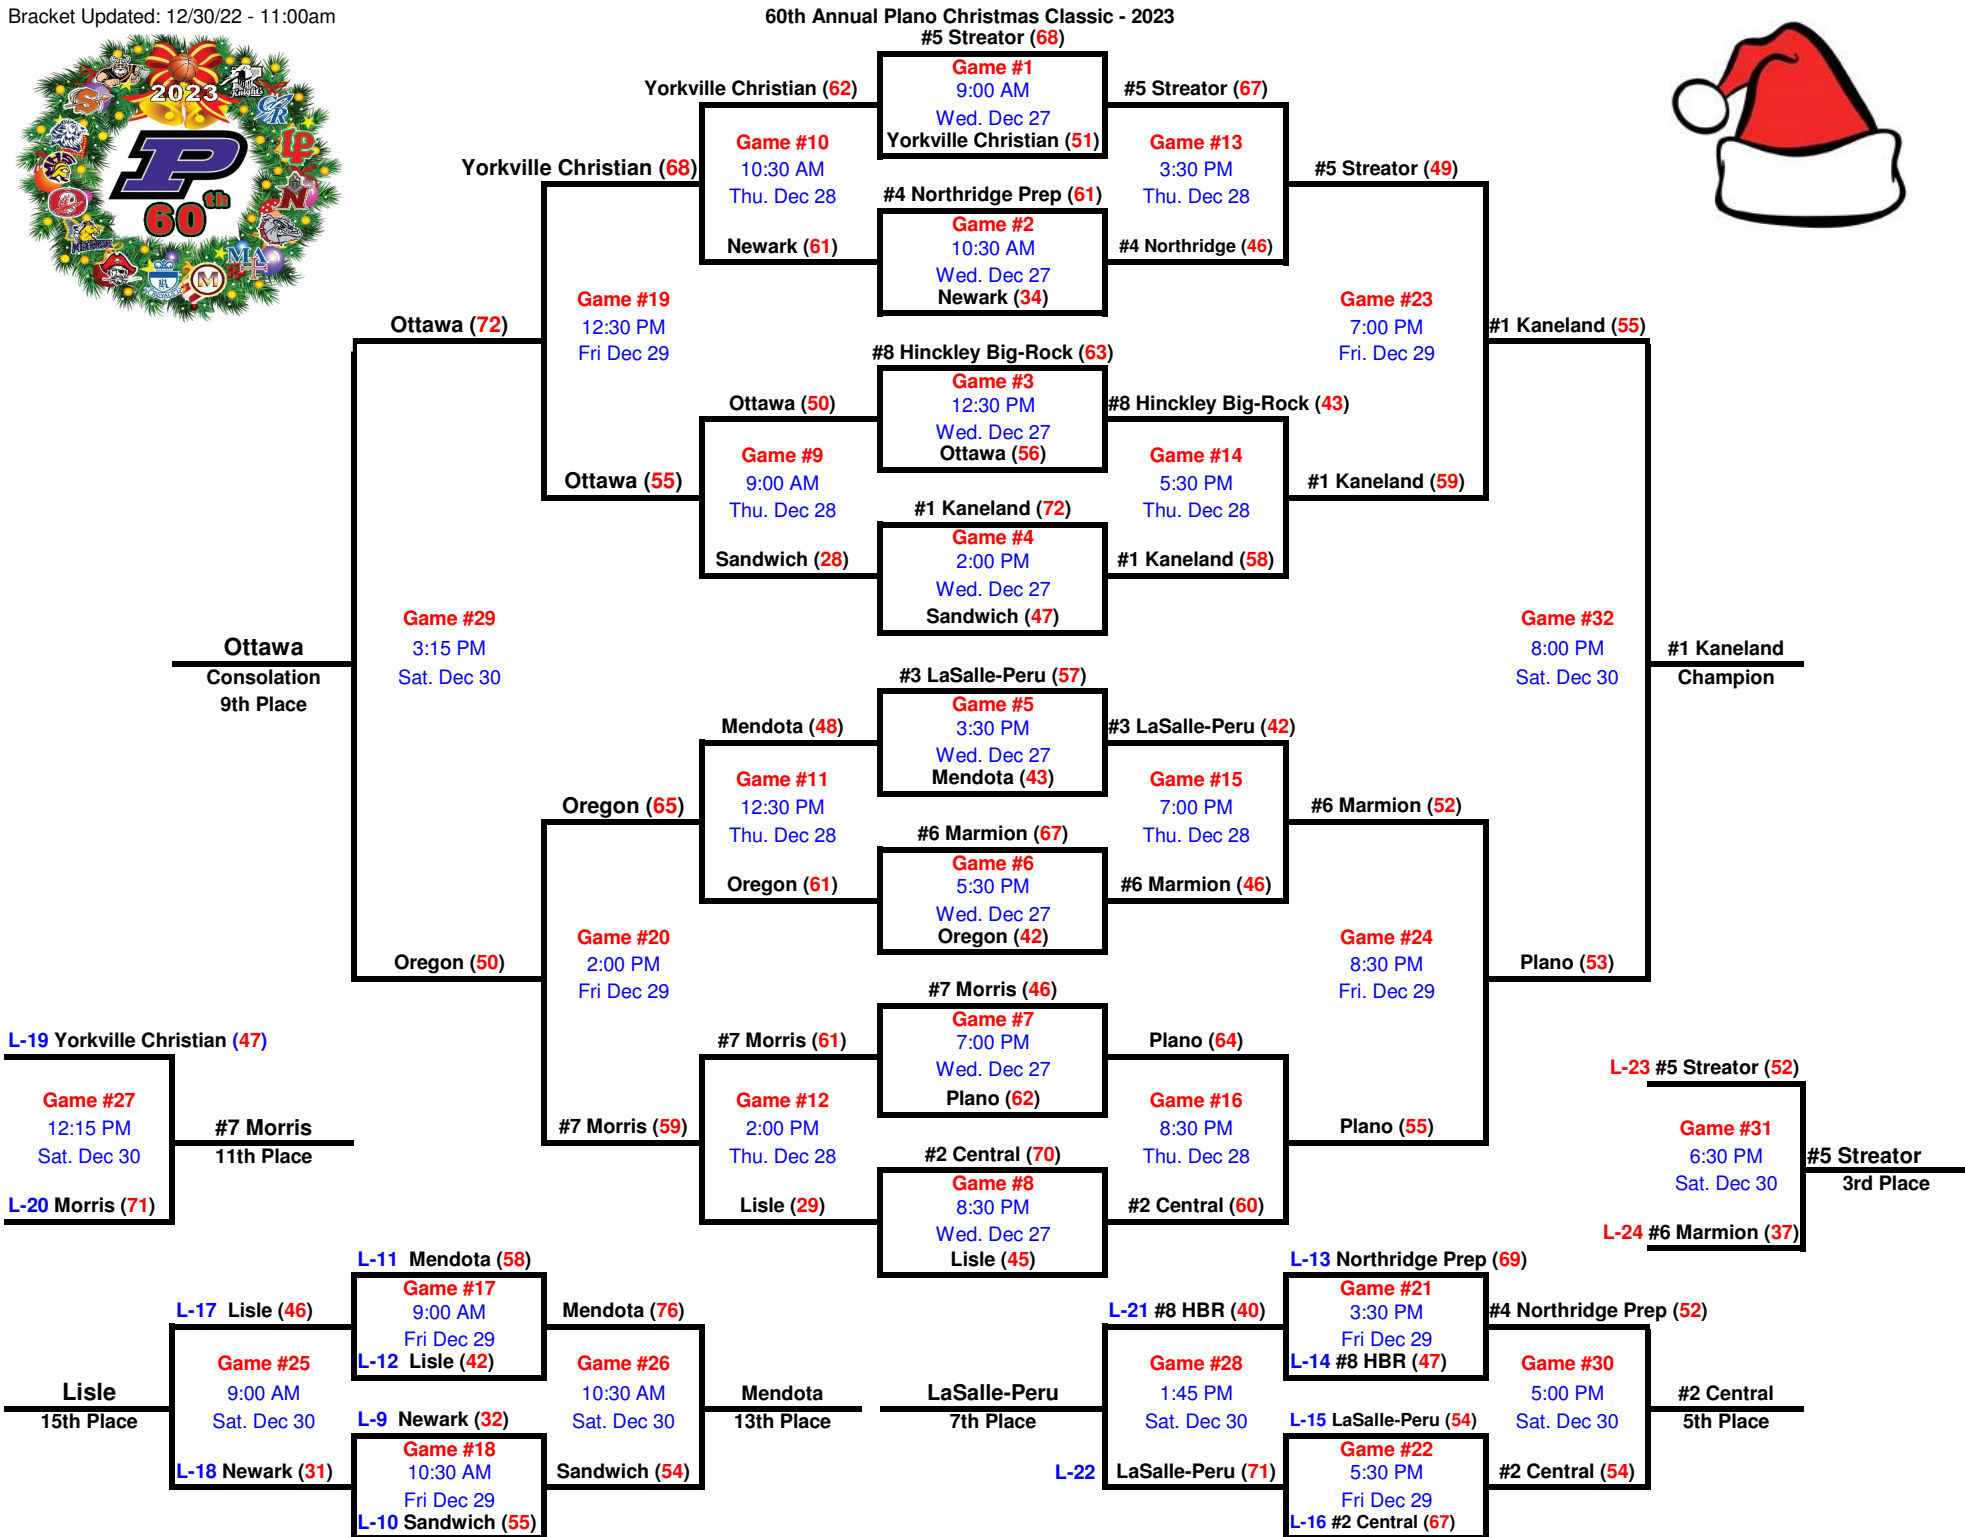

60th Annual Plano Christmas Classic - 2023

*Home Team is on Top - Wears White