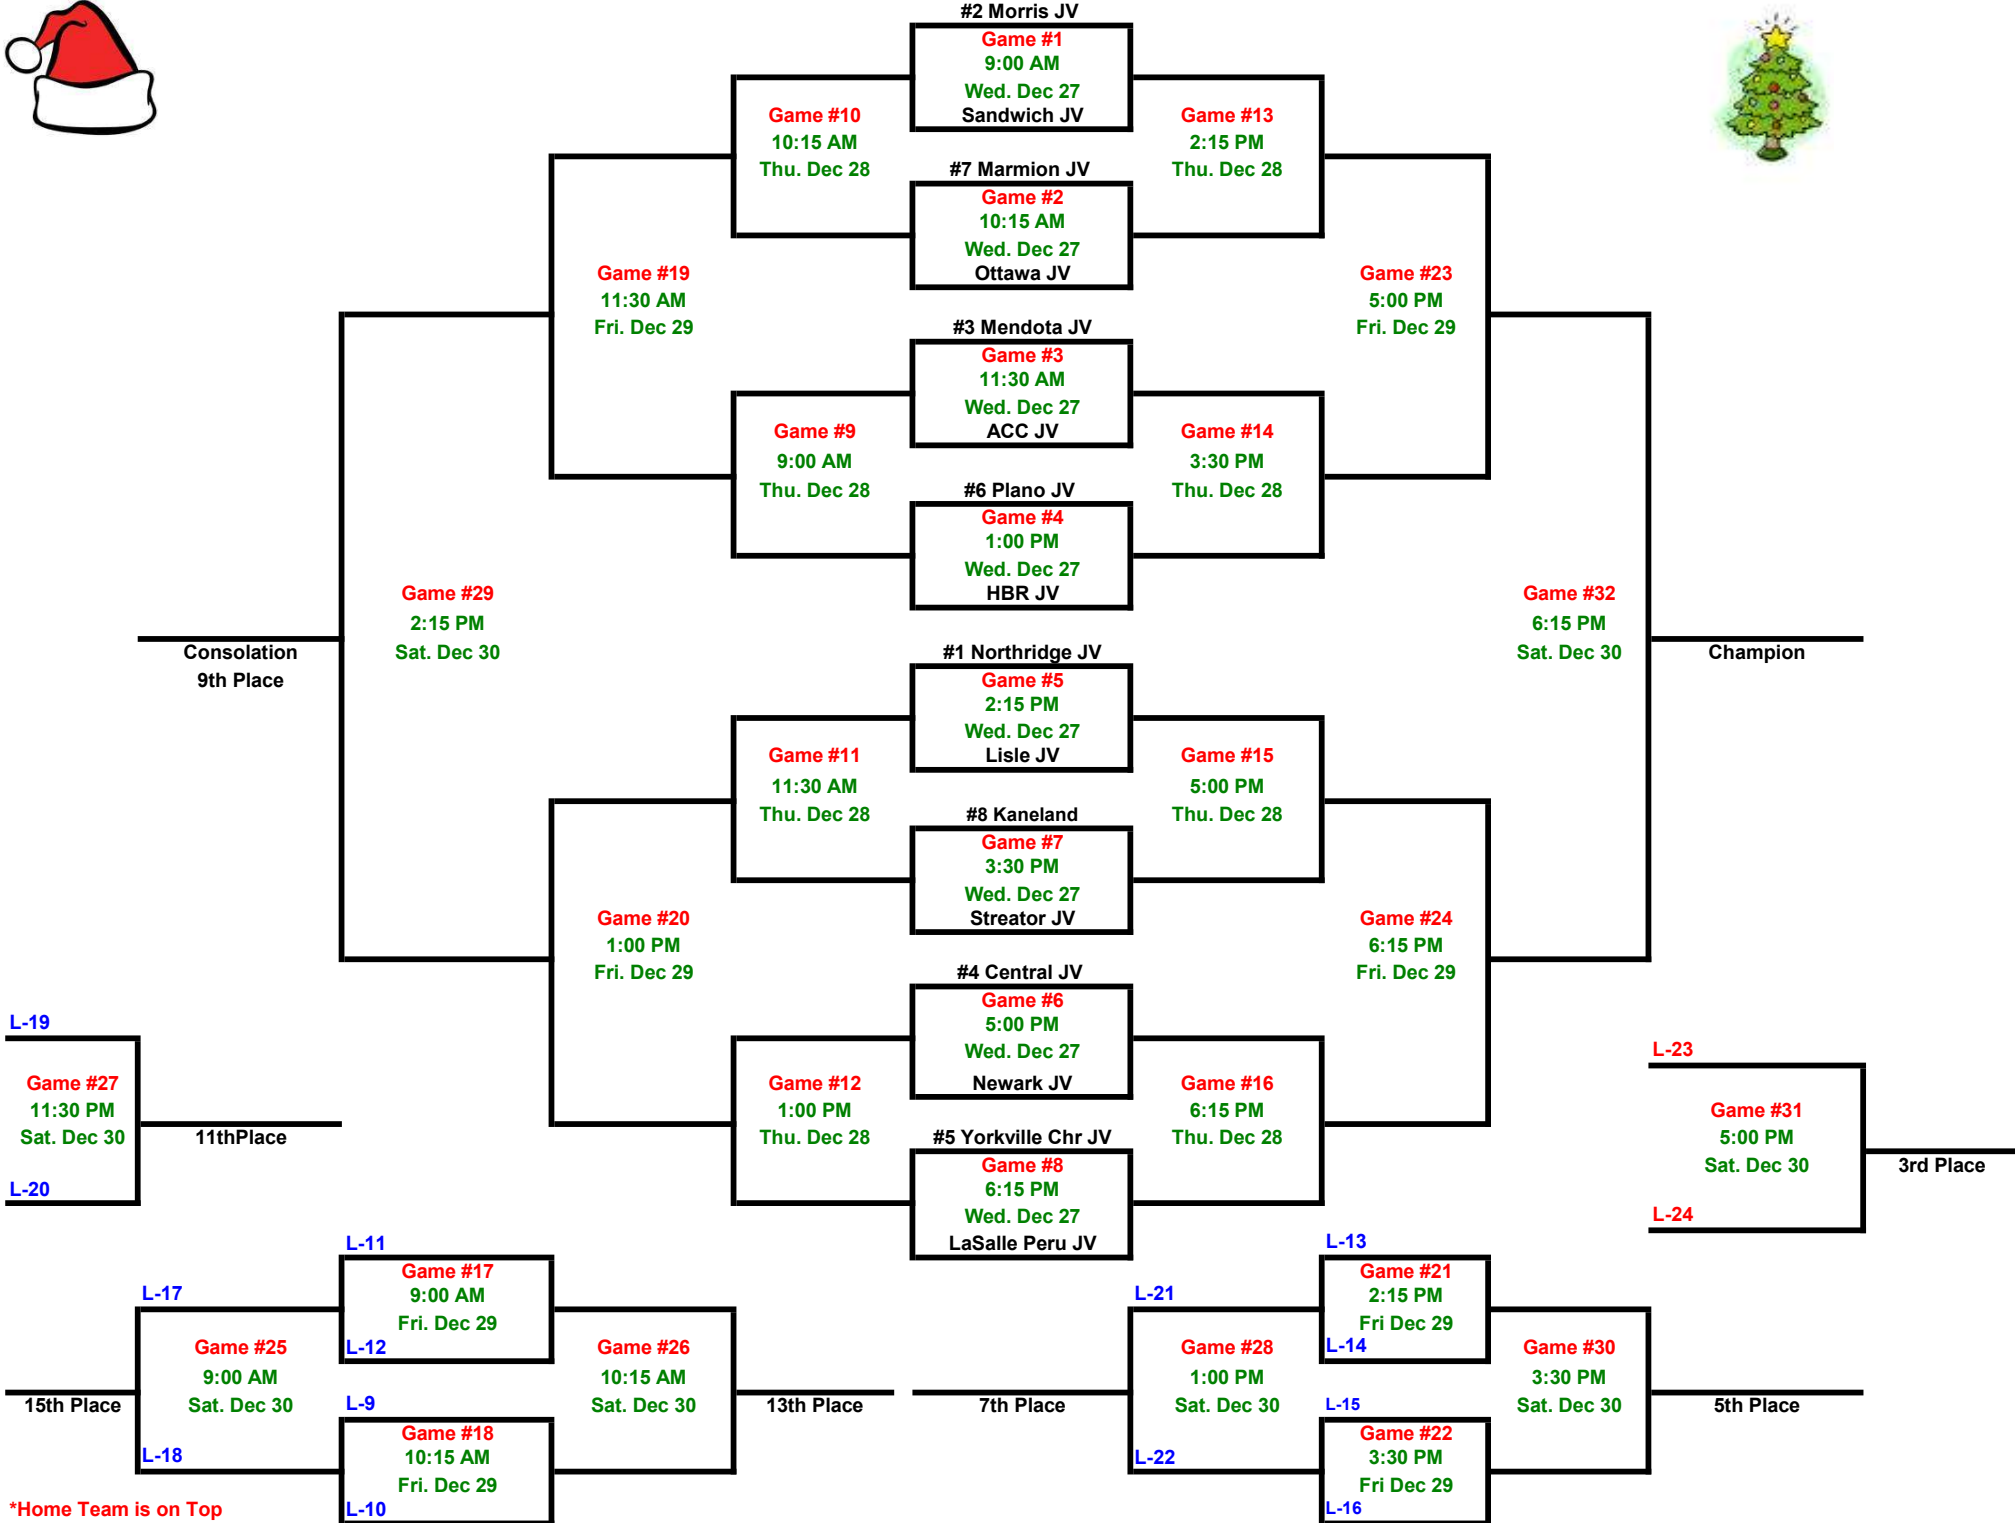

13th Annual Sophomore Plano Christmas Classic - 2023

*Home Team is on Top