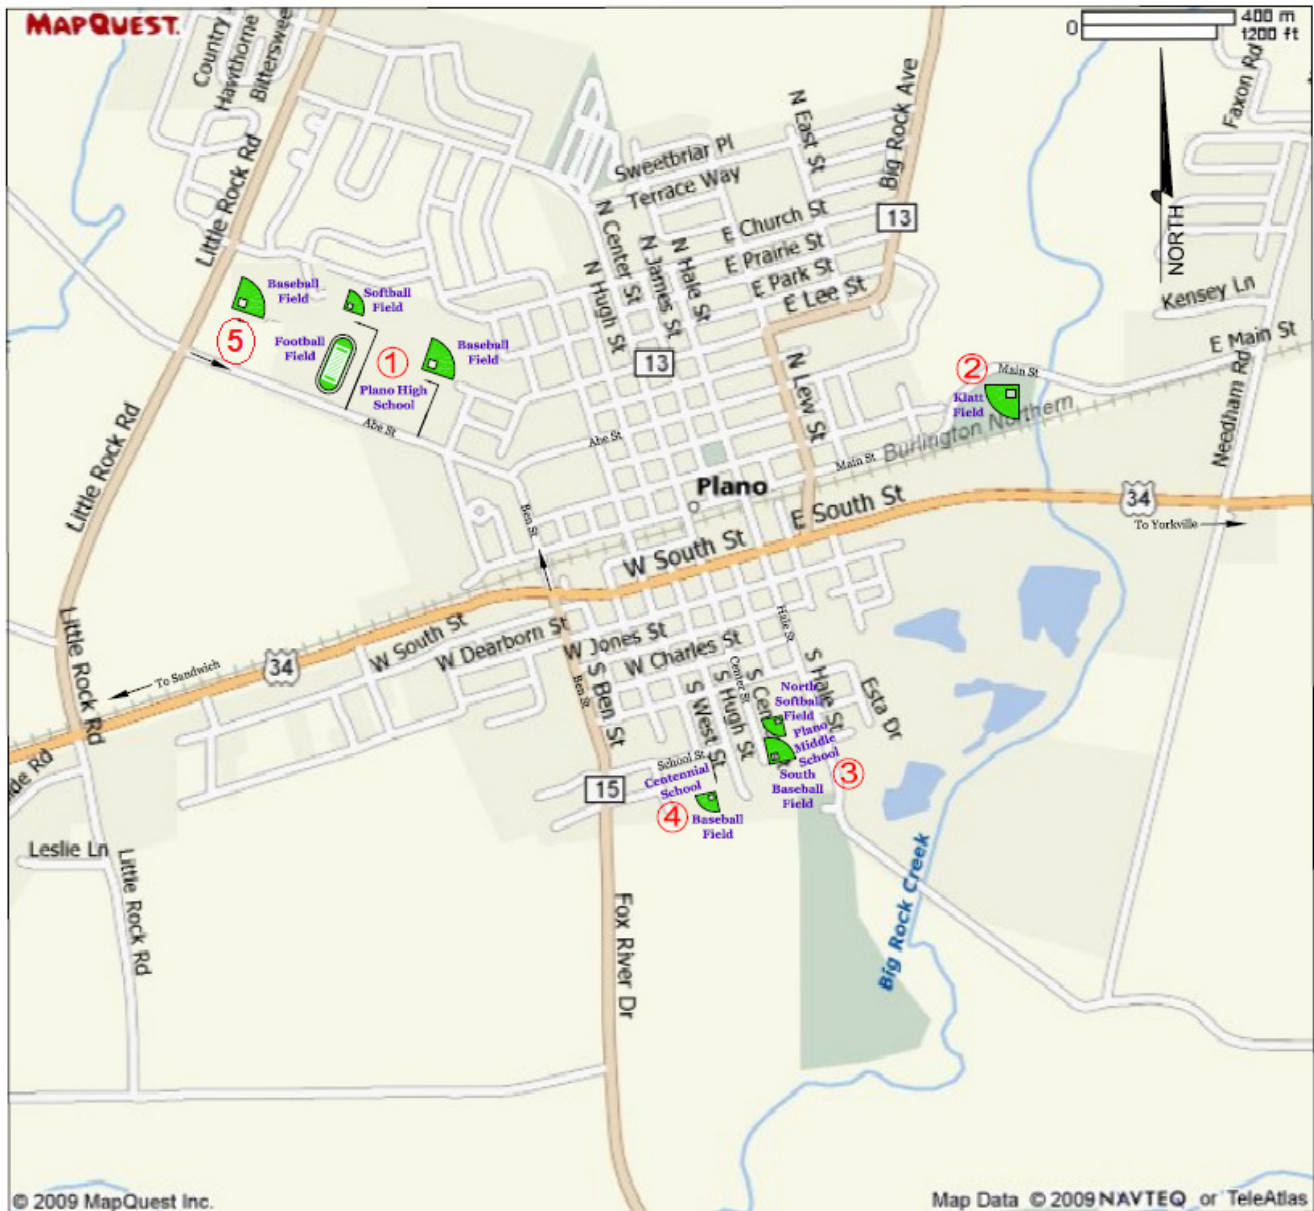

PLANO REAPERS FIELD LOCATION MAP

PLANO, IL 60545

-
- ① Plano High School - 704 W Abe Street - Lat: N 41°39'56.0" Long: W 088°32'53.0"

 - ② Klatt Field, City Park - 13950 E Main Street - Lat: N 41°39'59.5" Long: W 088°31'30.3"

 - ③ Plano Middle School - 804 S Hale Street - Lat: N 41°39'20.3" Long: W 088°32'02.5"

 - ④ Centennial School - 800 S West Street - Lat: N 41°39'19.8" Long: W 088°32'10.5"

 - ⑤ Plano High School Limestone practice field
-