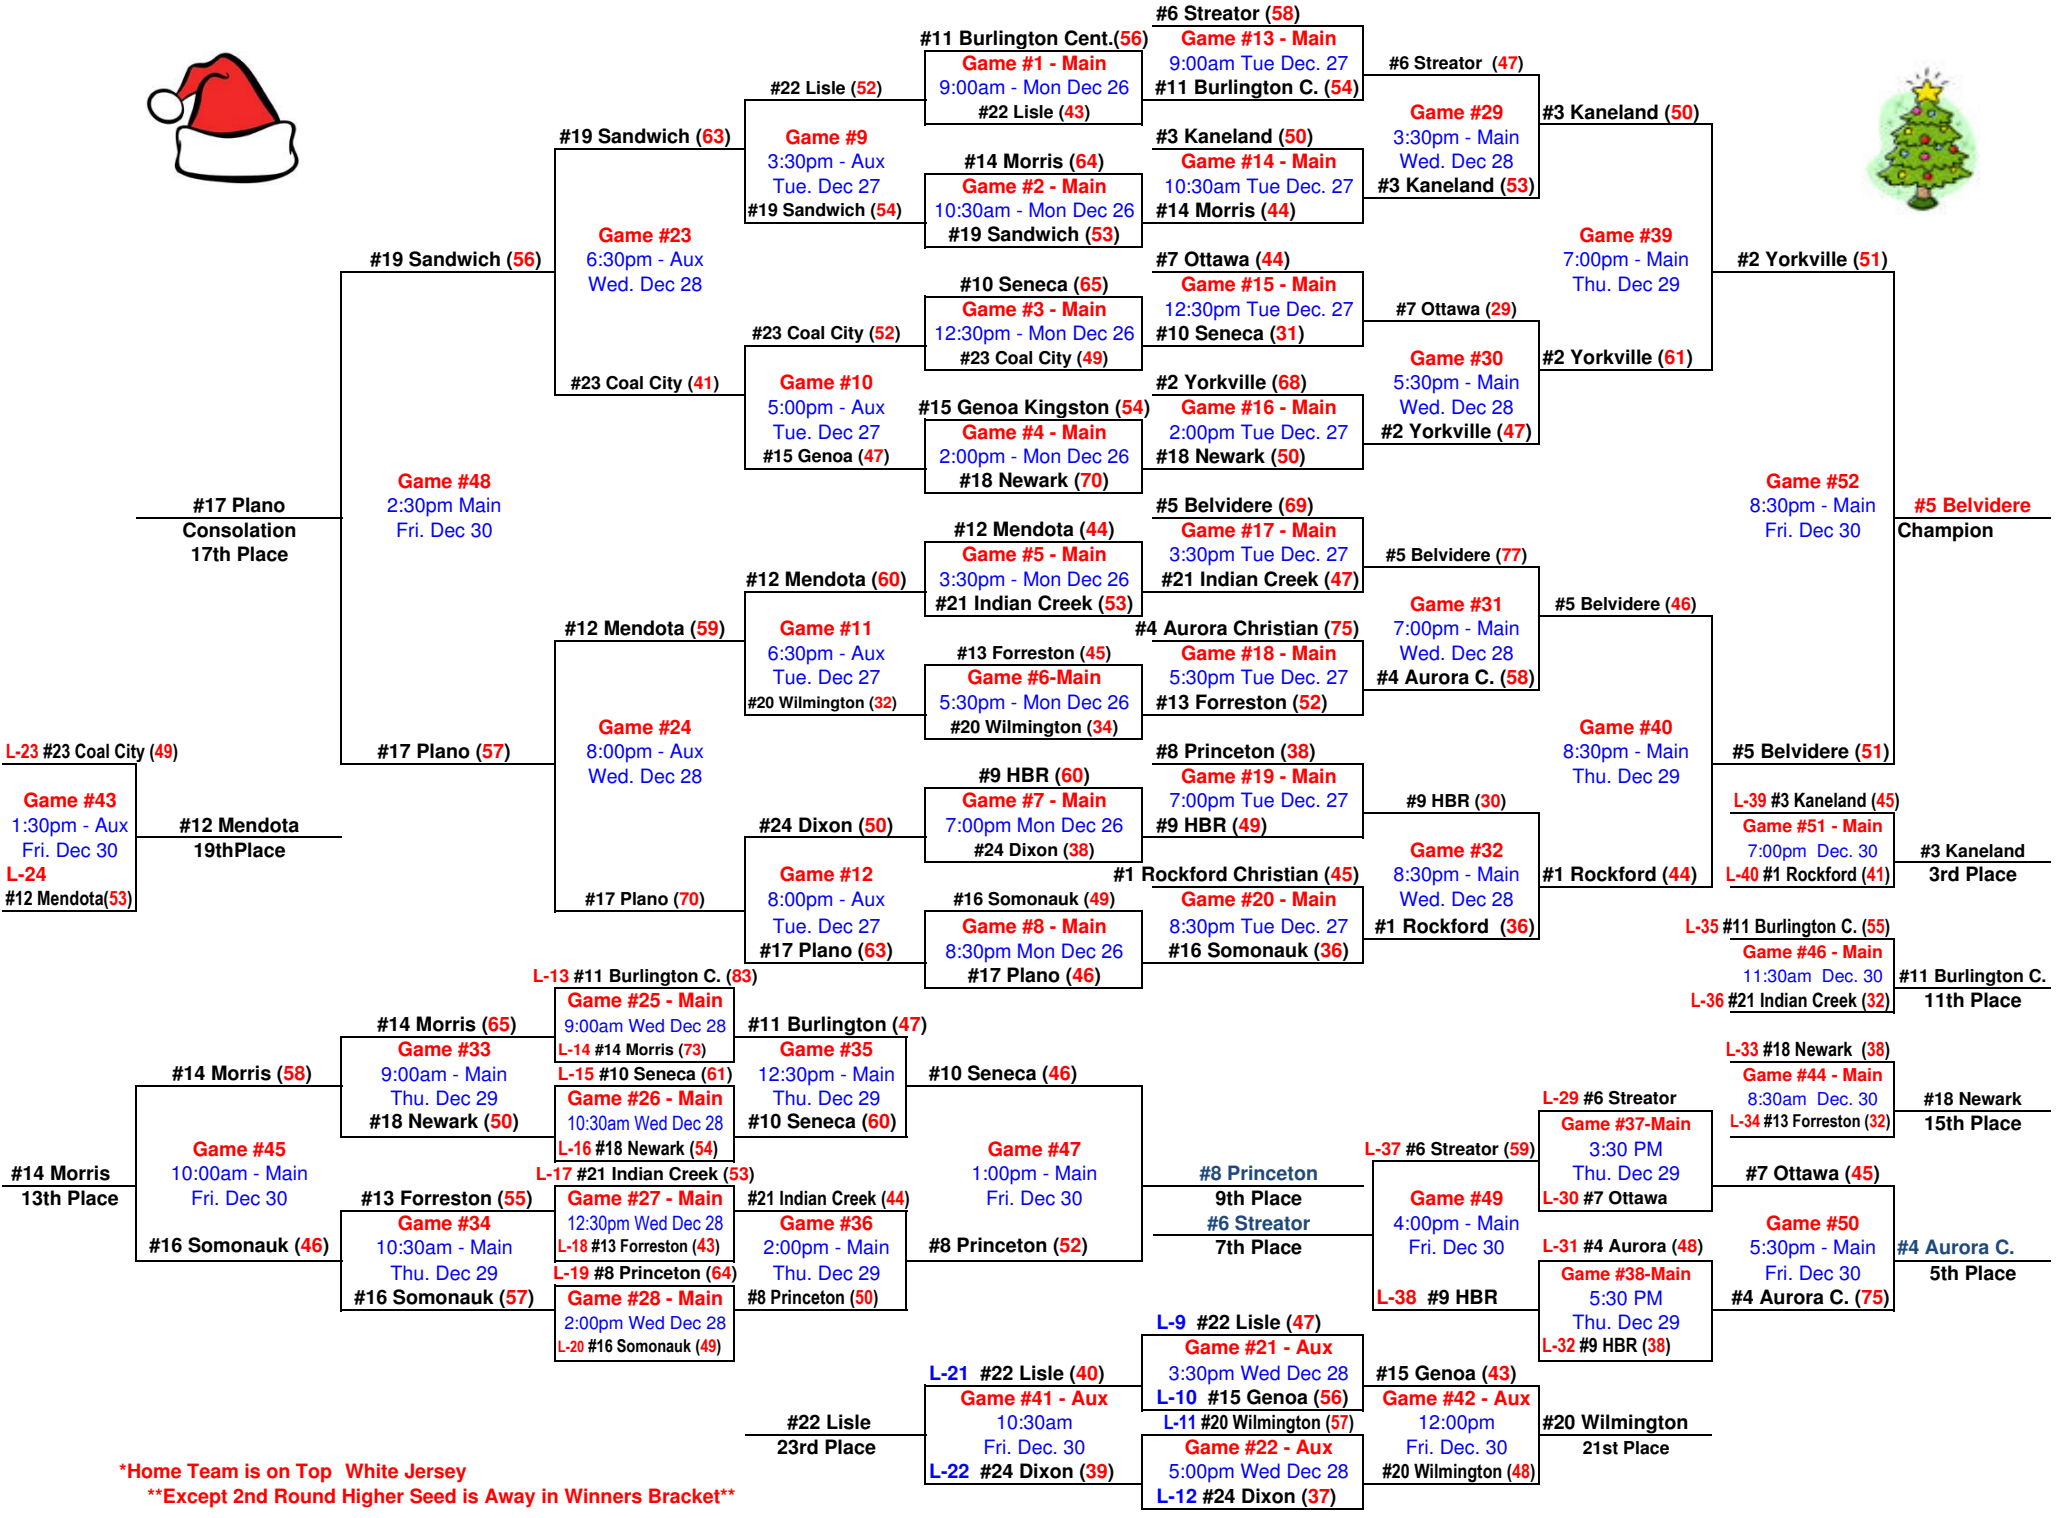

49th Annual Plano Christmas Classic - 2011

*Home Team is on Top White Jersey
 Except 2nd Round Higher Seed is Away in Winners Bracket