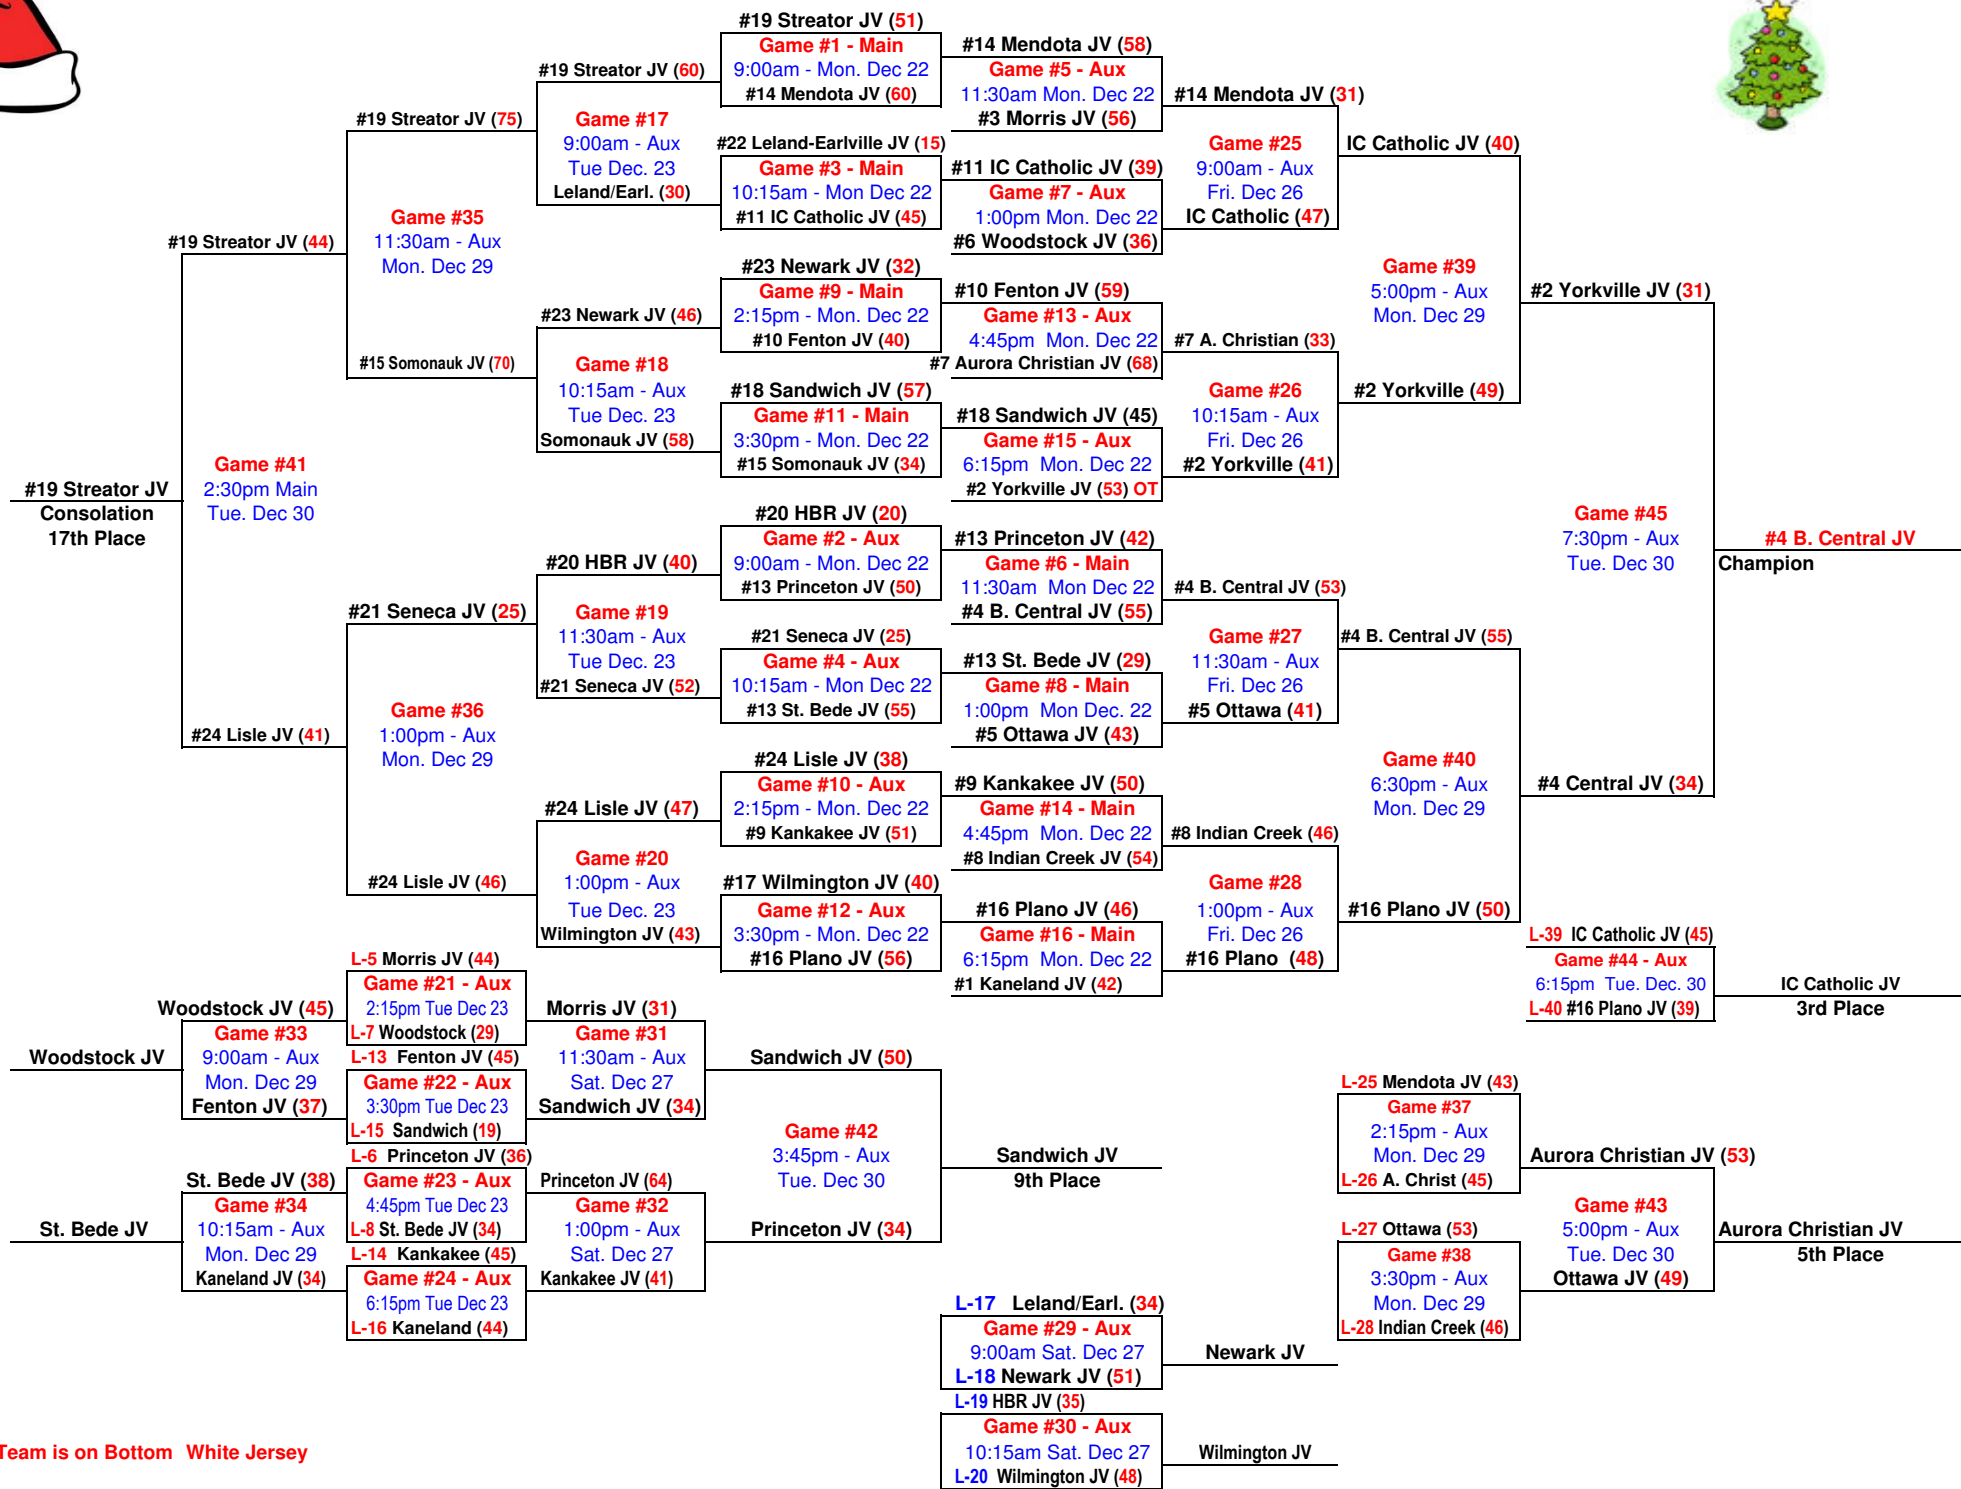

JV Plano Christmas Classic - 2014

*Home Team is on Bottom White Jersey