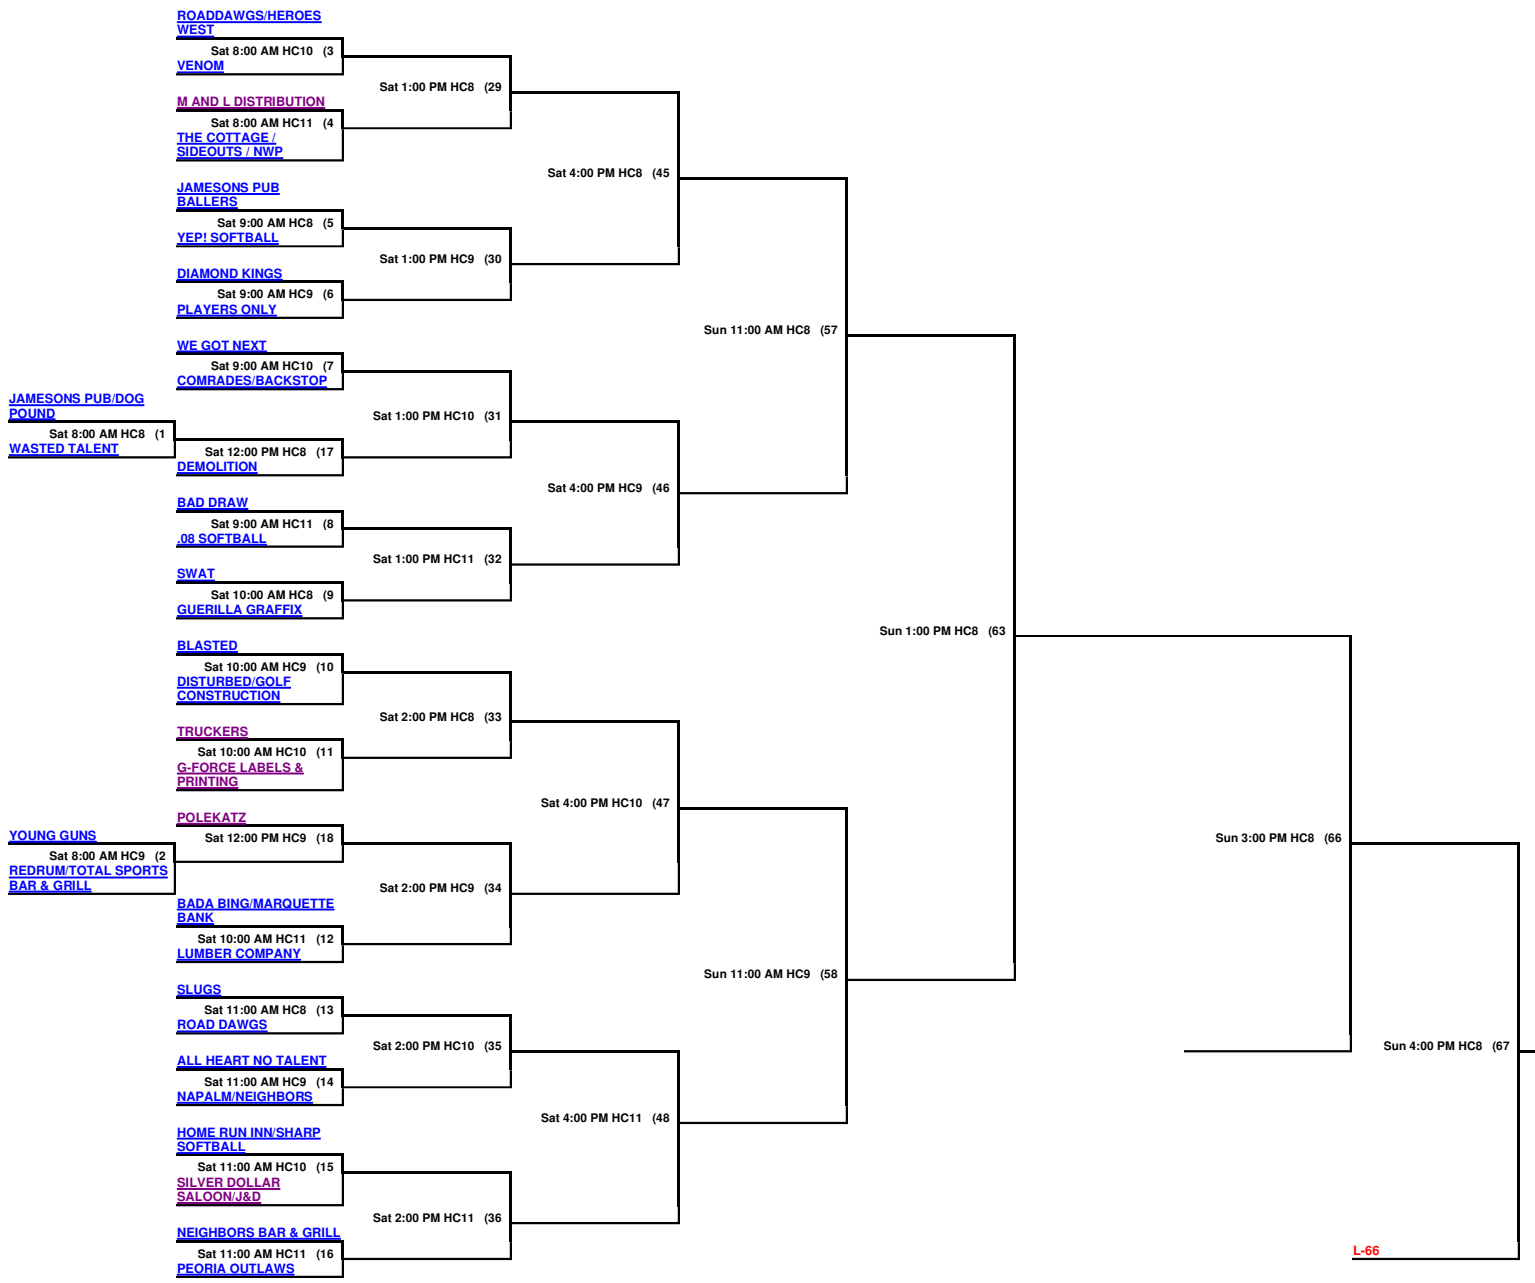

WWW.USSSA.COM

Slow-Pitch Mens-D

Northern D State Harlem Community Center -- 8/14/2010

34 Teams -- Double Elimination

Home | ES Menu | Event Rpt | Gm Times | Legend | Tm Height (8) | Tm Length (35) | Width (140) | State N | Matrix | Header Y | Seeds N | Points N | GV N

34 Winners Bracket [Click here for Losers Bracket](#)

D Elite Teams will have thier own separate State Tournament Games are Played at Harlem Community Center Fields 8-11