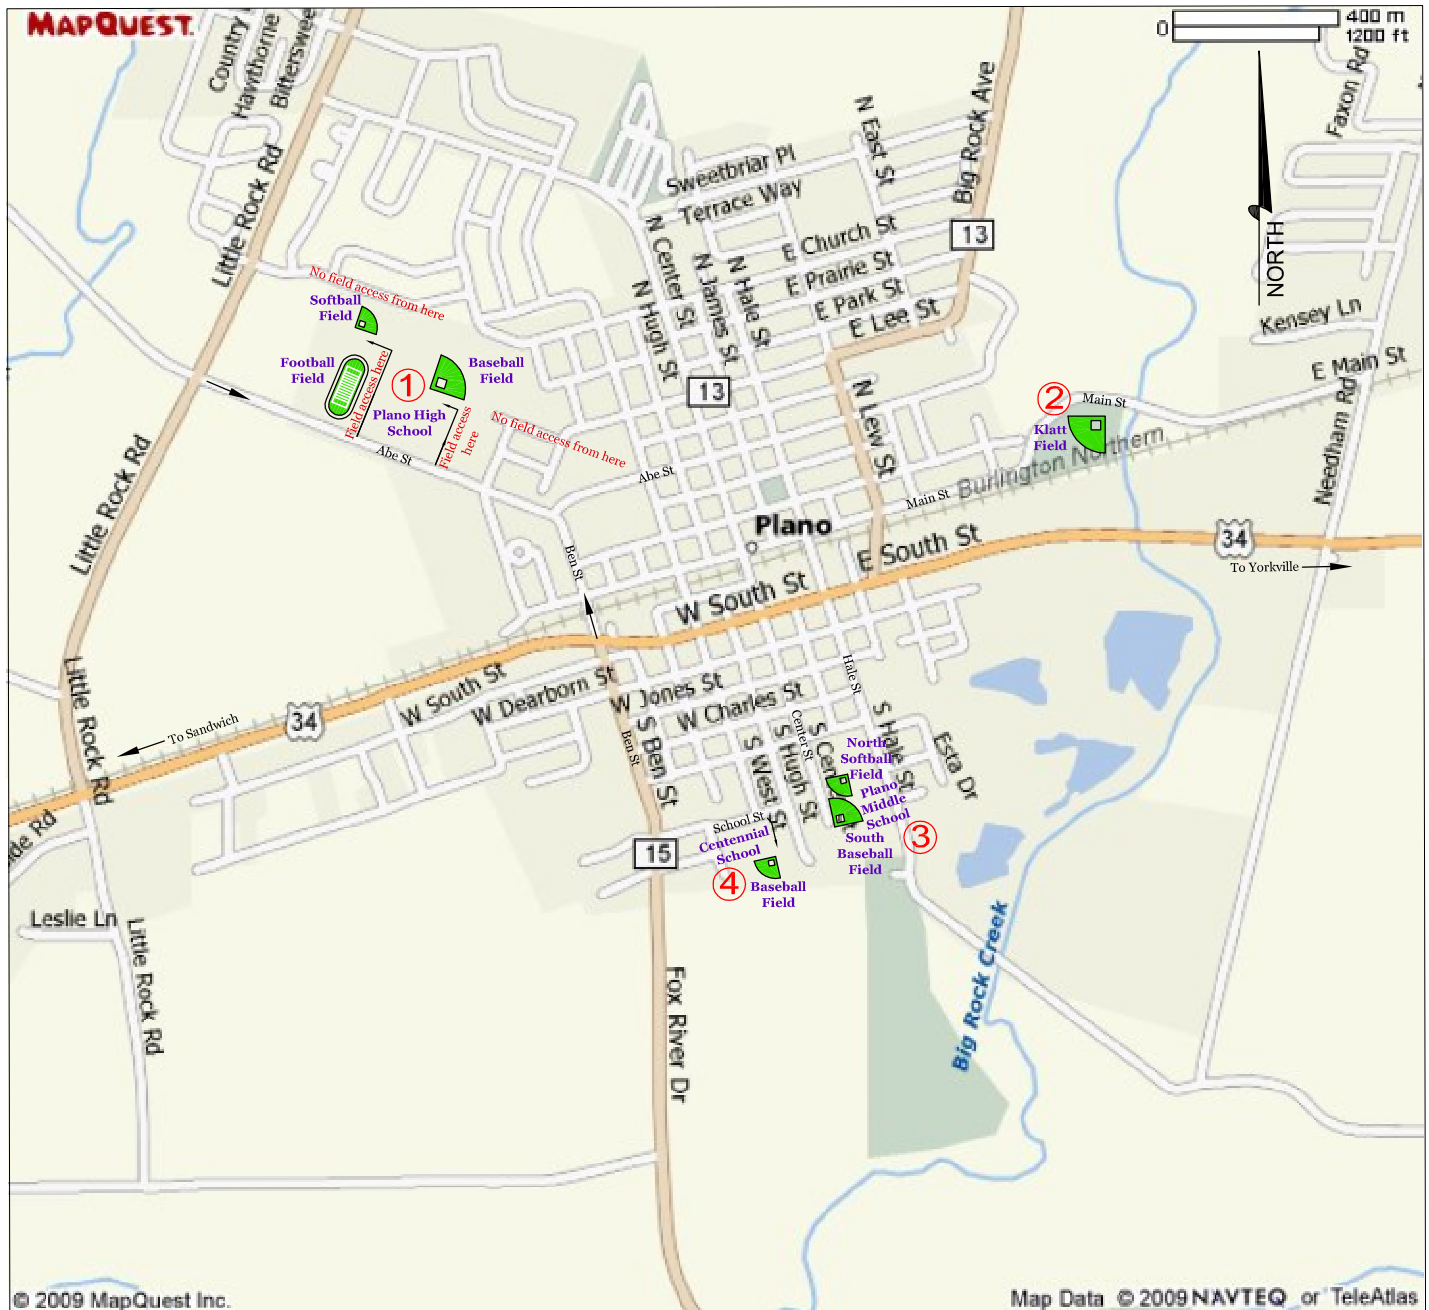

# PLANO REAPERS FIELD LOCATION MAP

PLANO, IL 60545

---

① Plano High School - 704 W Abe Street - Lat: N 41°39'56.0" Long: W 088°32'53.0"

---

② Klatt Field, City Park - 13950 E Main Street - Lat: N 41°39'59.5" Long: W 088°31'30.3"

---

③ Plano Middle School - 804 S Hale Street - Lat: N 41°39'20.3" Long: W 088°32'02.5"

---

④ Centennial School - 800 S West Street - Lat: N 41°39'19.8" Long: W 088°32'10.5"

---

---